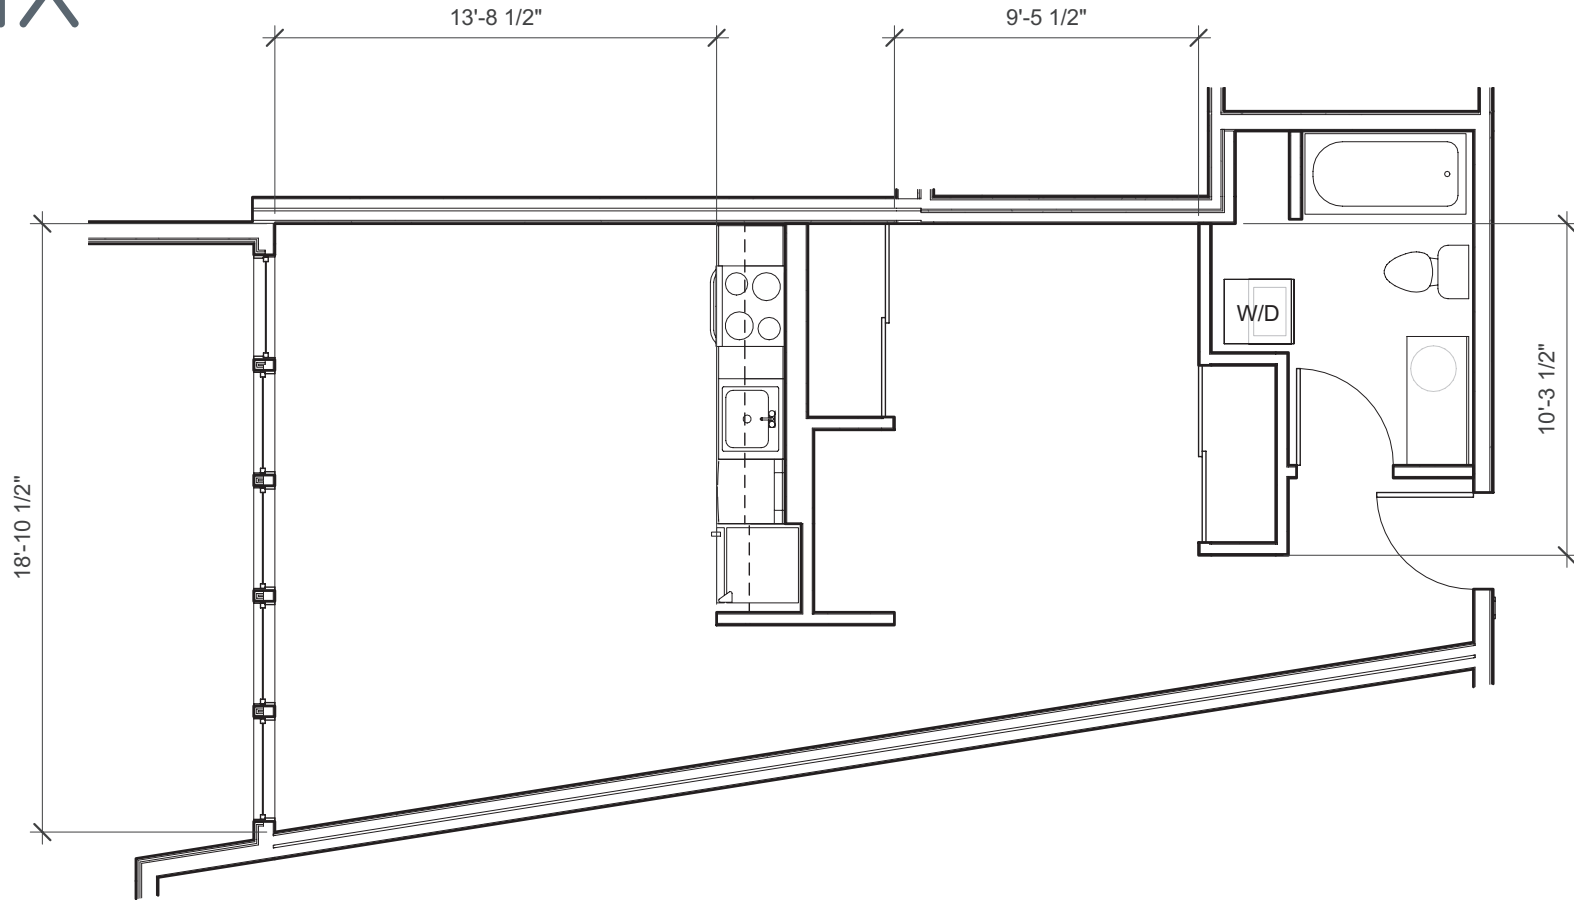

## Urban 1-Bedroom B

SQUARE FEET: 561-688

FACES: West

UNIT #: 209, 309, 409,  
509, 609, 709

NOTES:

---

---

---